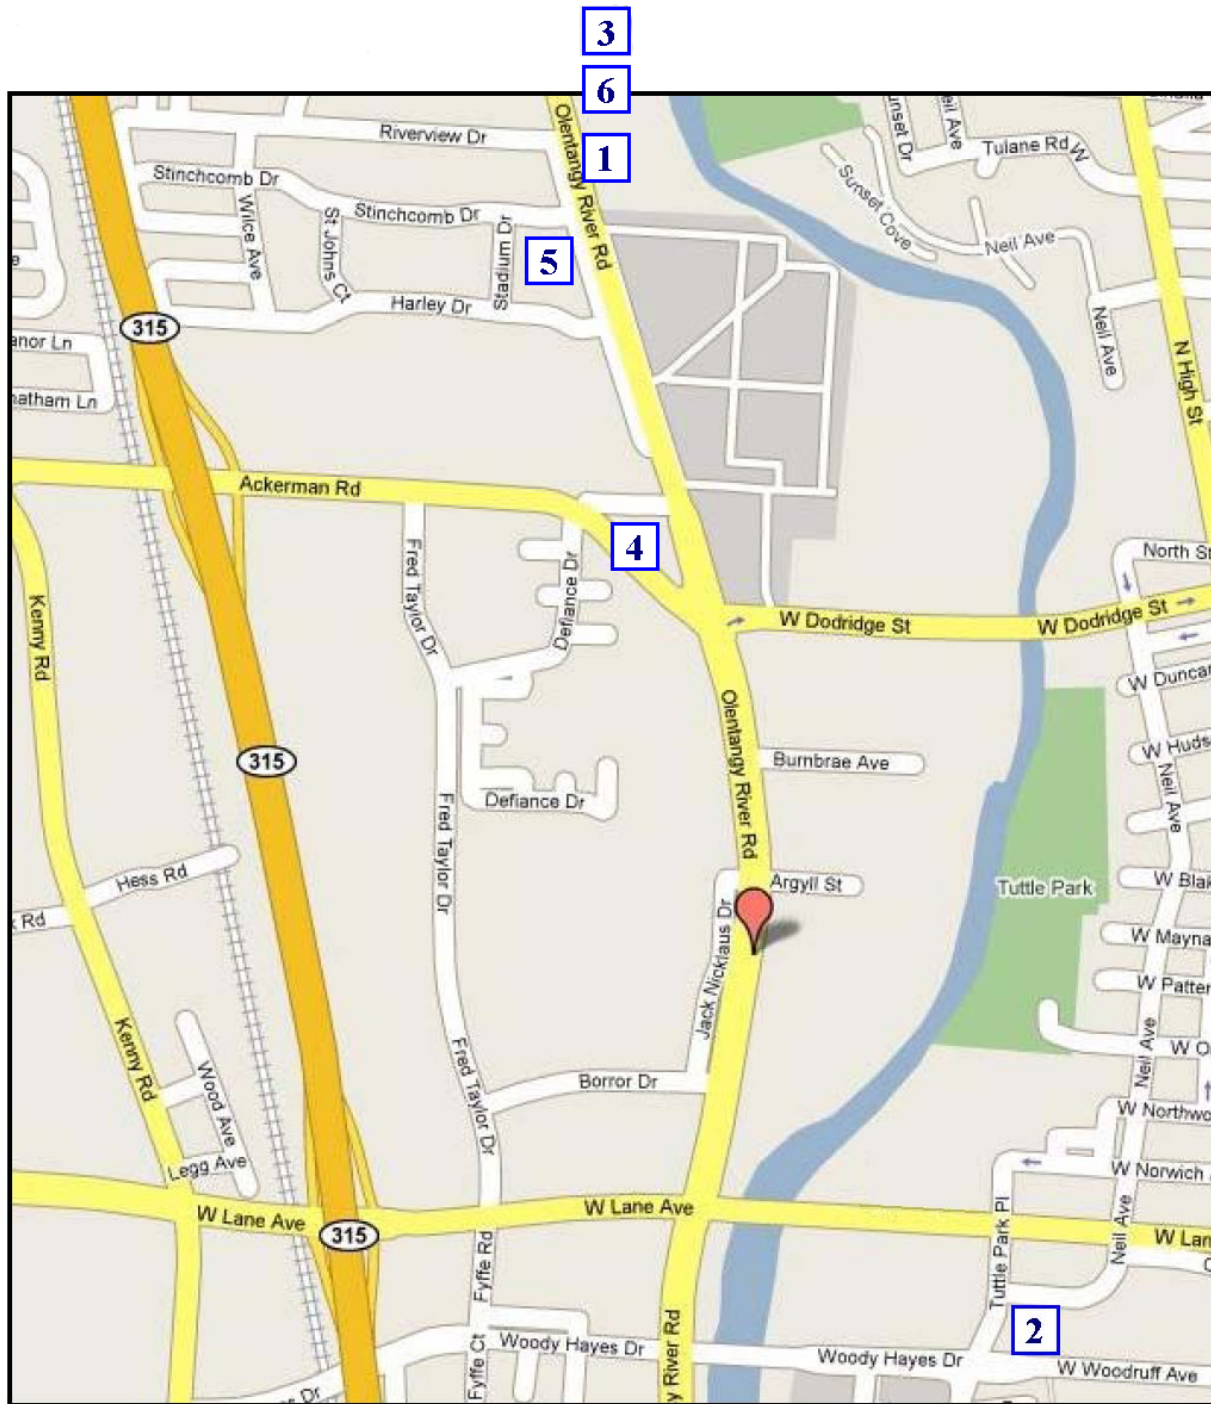

Fawcett Center
2400 Olentangy River Road
Columbus, Ohio 43210
Hotel Listing

1. University Plaza Hotel	3110 Olentangy River Rd. Columbus, OH	1-877-677-5292
2. The Blackwell	2110 Tuttle Park Place Columbus, OH	1-866-247-4003
3. The Baymont Inn	3246 Olentangy River Rd. Columbus, OH	1-614-267-4646
4. Red Roof Inn	441 Ackerman Rd. Columbus, OH	1-800-RED-ROOF
5. Fairfield Inn	3031 Olentangy River Rd. Columbus OH	1-614-267-1111
6. Hilton Garden Inn	3232 Olentangy River Rd. Columbus, OH	1-614-263-7200