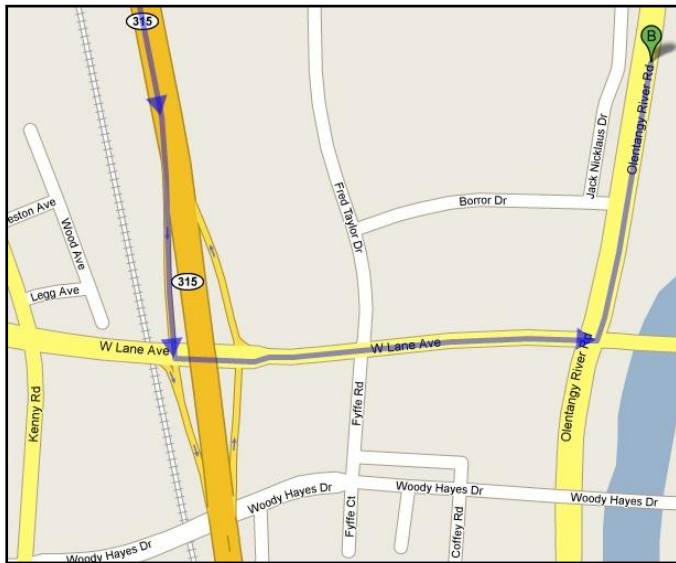

Directions to the Fawcett Center

North

South / East / West

FROM THE NORTH

1. Take either I-71 South or SR 23 South to I-270 West.
2. Take I-270 West to OH 315 South.
3. Follow OH 315 South to the Lane Avenue exit.
4. Turn Left (East) onto Lane Avenue.
5. Take Lane Avenue to Olentangy River Road (third traffic light).
6. Turn Left (North) onto Olentangy River Road.
7. The Fawcett Center is the first driveway on the right side (East) of Olentangy River Road.

FROM THE SOUTH

1. Take either I-71 North to OH 315 North, or SR 23 North to I-270 West to I-71 North to OH 315 North.
2. Follow OH 315 North to the Lane Avenue exit.
3. Turn Right (East) onto Lane Avenue.
4. Take Lane Avenue to Olentangy River Road (second traffic light).
5. Turn Left (North) onto Olentangy River Road.
6. The Fawcett Center is the first driveway on the right (East) side of Olentangy River Road.

FROM THE EAST

1. Take I-670 West to OH 315 North.
2. Follow OH 315 North to the Lane Avenue exit.
3. Turn Right (East) onto Lane Avenue.
4. Take Lane Avenue to Olentangy River Road (second traffic light).
5. Turn Left (North) onto Olentangy River Road.
6. The Fawcett Center is the first driveway on the right (East) side of Olentangy River Road.

FROM THE WEST

1. Take I-70 East to I-670 East to OH 315 North.
2. Follow OH 315 North to the Lane Avenue exit.
3. Turn Right (East) onto Lane Avenue.
4. Take Lane Avenue to Olentangy River Road (second traffic light).
5. Turn Left (North) onto Olentangy River Road.
6. The Fawcett Center is the first driveway on the right (East) side of Olentangy River Road.