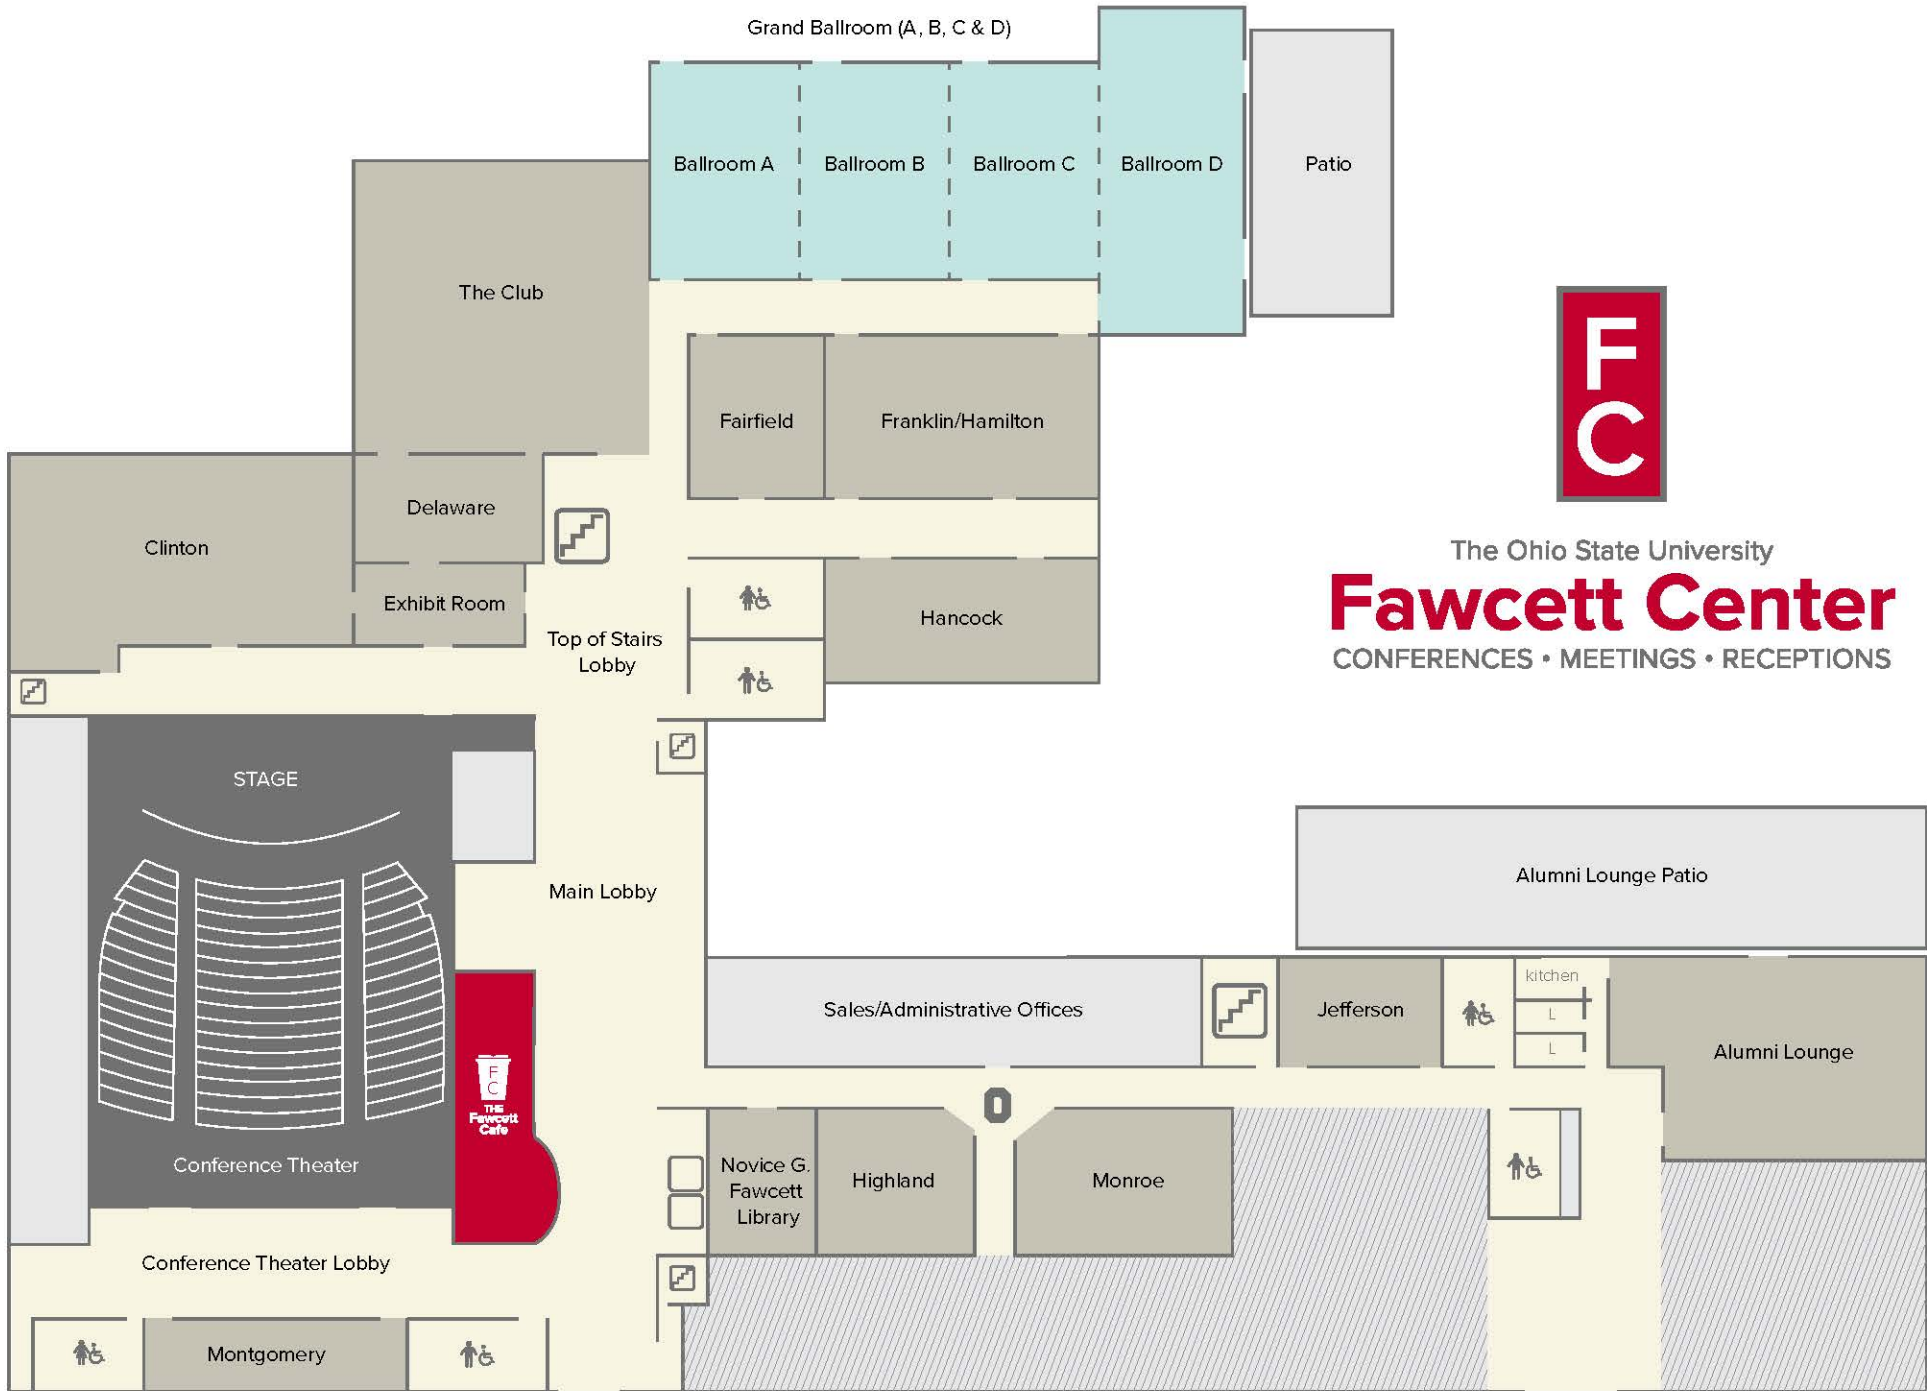

FROM THE SOUTH

1. Take either I-71 North to OH 315 North, or SR 23 North to I-270 West to I-71 North to OH 315 North.
2. Follow OH 315 North to the Lane Avenue exit.
3. Turn Right (East) onto Lane Avenue.
4. Take Lane Avenue to Olentangy River Road (second traffic light).
5. Turn Left (North) onto Olentangy River Road.
6. The Fawcett Center is the first driveway on the right (East) side of Olentangy River Road.

FROM THE EAST

1. Take I-670 West to OH 315 North.
2. Follow OH 315 North to the Lane Avenue exit.
3. Turn Right (East) onto Lane Avenue.
4. Take Lane Avenue to Olentangy River Road (second traffic light).
5. Turn Left (North) onto Olentangy River Road.
6. The Fawcett Center is the first driveway on the right (East) side of Olentangy River Road.

FROM THE WEST

1. Take I-70 East to I-670 East to OH 315 North.
2. Follow OH 315 North to the Lane Avenue exit.
3. Turn Right (East) onto Lane Avenue.
4. Take Lane Avenue to Olentangy River Road (second traffic light).
5. Turn Left (North) onto Olentangy River Road.
6. The Fawcett Center is the first driveway on the right (East) side of Olentangy River Road.

The Ohio State University
Fawcett Center
 CONFERENCES • MEETINGS • RECEPTIONS

Main Entrance

East Wing Entrance