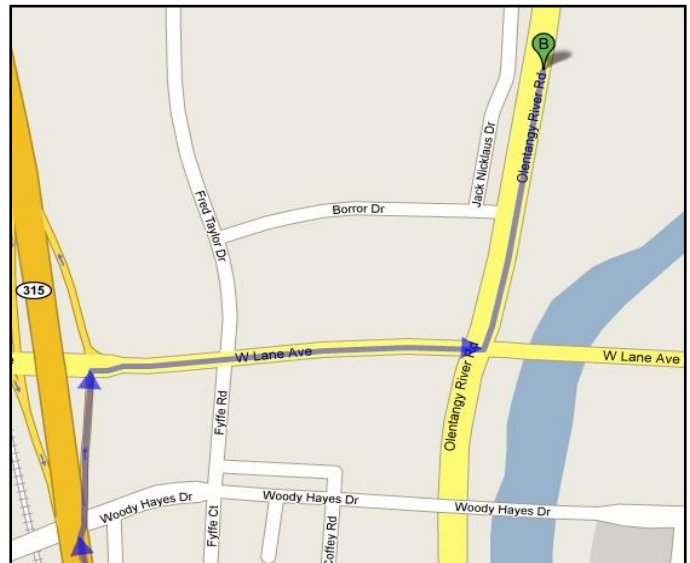

Directions to the Fawcett Center

North

South / East / West

FROM THE NORTH

1. Take either I-71 South or SR 23 South to I-270 West.
2. Take I-270 West to OH 315 South.
3. Follow OH 315 South to the Lane Avenue exit.
4. Turn Left (East) onto Lane Avenue.
5. Take Lane Avenue to Olentangy River Road (third traffic light).
6. Turn Left (North) onto Olentangy River Road.
7. The Fawcett Center is the first driveway on the right side (East) of Olentangy River Road.

FROM THE SOUTH

1. Take either I-71 North to OH 315 North, or SR 23 North to I-270 West to I-71 North to OH 315 North.
2. Follow OH 315 North to the Lane Avenue exit.
3. Turn Right (East) onto Lane Avenue.
4. Take Lane Avenue to Olentangy River Road (second traffic light).
5. Turn Left (North) onto Olentangy River Road.
6. The Fawcett Center is the first driveway on the right (East) side of Olentangy River Road.

FROM THE EAST

1. Take I-670 West to OH 315 North.
2. Follow OH 315 North to the Lane Avenue exit.
3. Turn Right (East) onto Lane Avenue.
4. Take Lane Avenue to Olentangy River Road (second traffic light).
5. Turn Left (North) onto Olentangy River Road.
6. The Fawcett Center is the first driveway on the right (East) side of Olentangy River Road.

FROM THE WEST

1. Take I-70 East to I-670 East to OH 315 North.
2. Follow OH 315 North to the Lane Avenue exit.
3. Turn Right (East) onto Lane Avenue.
4. Take Lane Avenue to Olentangy River Road (second traffic light).
5. Turn Left (North) onto Olentangy River Road.
6. The Fawcett Center is the first driveway on the right (East) side of Olentangy River Road.